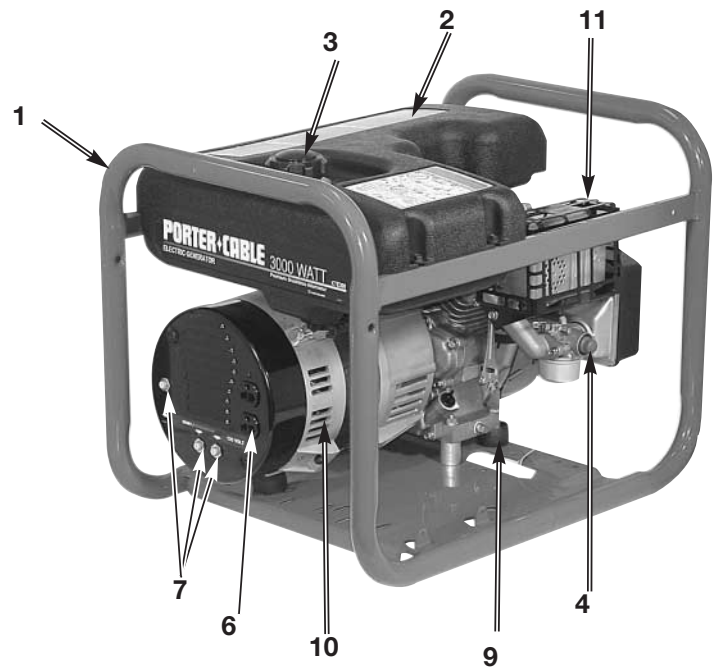

PORTER-CABLE

GENERATOR

CTE300-1

WARNING: Electrical repairs should only be attempted by trained repairmen. Contact the nearest Porter-Cable Service Center or other competent repair center.

Parts Identification

1. **Frame assembly**
2. **Fuel Tank**
3. **Fuel Cap**
4. **Primer Bulb**
5. **Fuel Hose (not shown)**
6. **Receptacle- 120V 20 Amp Duplex**
7. **Circuit Breaker**
8. **Grounding Lug-** (not shown) This is the attachment point for a ground wire to an external earth ground.
9. **Vibration Isolators**
10. **Generator Housing**
11. **6 HP Tecumseh Engine-** Included with this generator is a copy of the Engine Manufacturer's Operator's Manual. See this manual for more detail on the engine.

Maintenance and Accessory Parts

Part No.	Qty.	Description
GS-0652	1	Air Filter
GS-0033	3	Isolators
GS-0651	1	Spark Arrester
* GA60	1	Portability Kit
RN4C	1	Spark Plug — may be purchased locally

*Sold separately